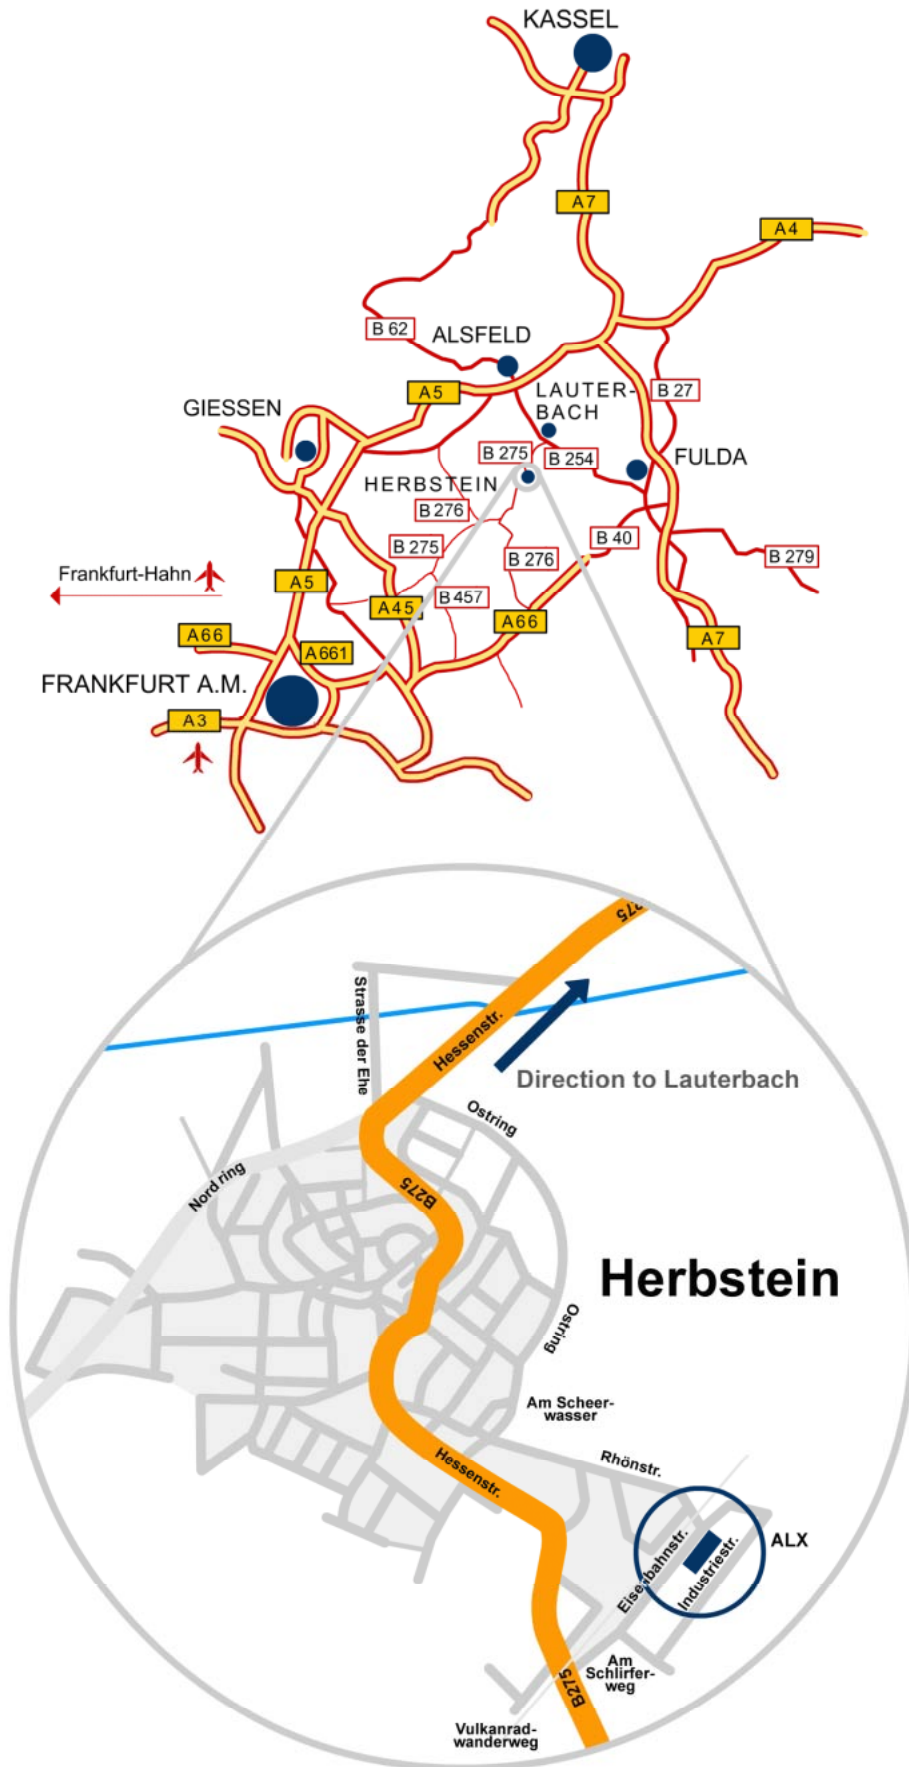

Directions to ALX

**From the North / West / Airport Frankfurt
(Fraport)**

- A5
- Exit Alsfeld Ost
- B254
- Lauterbach
- B275
- Herbstein

From South-West

- A66
- Exit Wächtersbach
- B276
- B275
- Herbstein

From the East / South-East

- A7
- Exit Fulda Süd
- B27
- B254
- Lauterbach
- B275
- Herbstein

ALX Metall Verpackungstechnik

**Eisenbahnstrasse 5
36358 Herbstein / Germany**